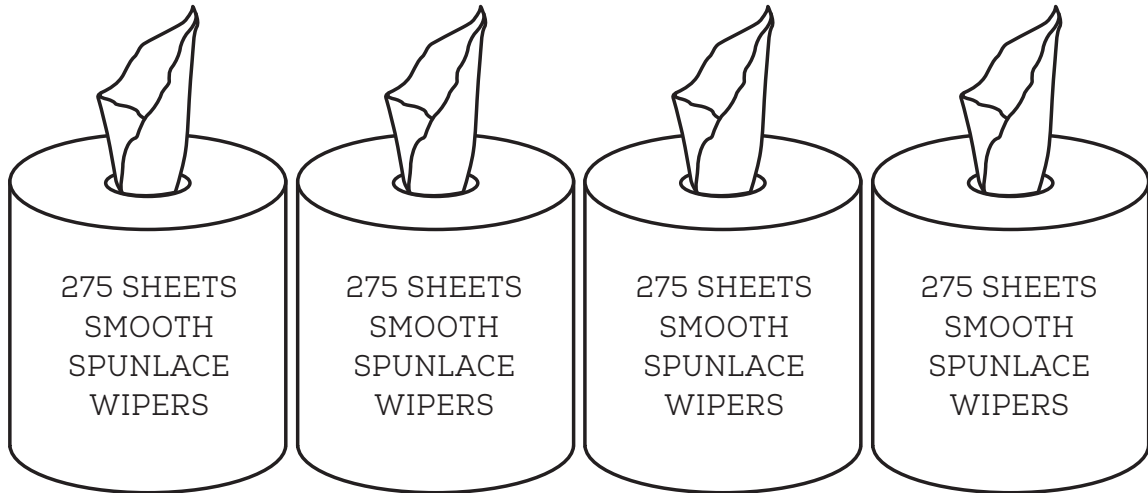

## #R934 4-ROLL REFILL

von Drehle Item #: **R934**

Roll Substrate: **smooth spunlace**

Sheet Width: **7 inches**

Sheet Length: **12 inches**

Sheets per Roll: **275**

Rolls per Case: **4**

Sheets per Case: **1,100**

Cases per Pallet: **60**

Case Cube: **0.86 cubic feet**

Shipping Weight: **7 lbs.**

*This spunlace material is one of the lowest lint, nonwoven, substrates available in the marketplace today, and is solvent resistant in a wide variety of solvents and similar type solutions*